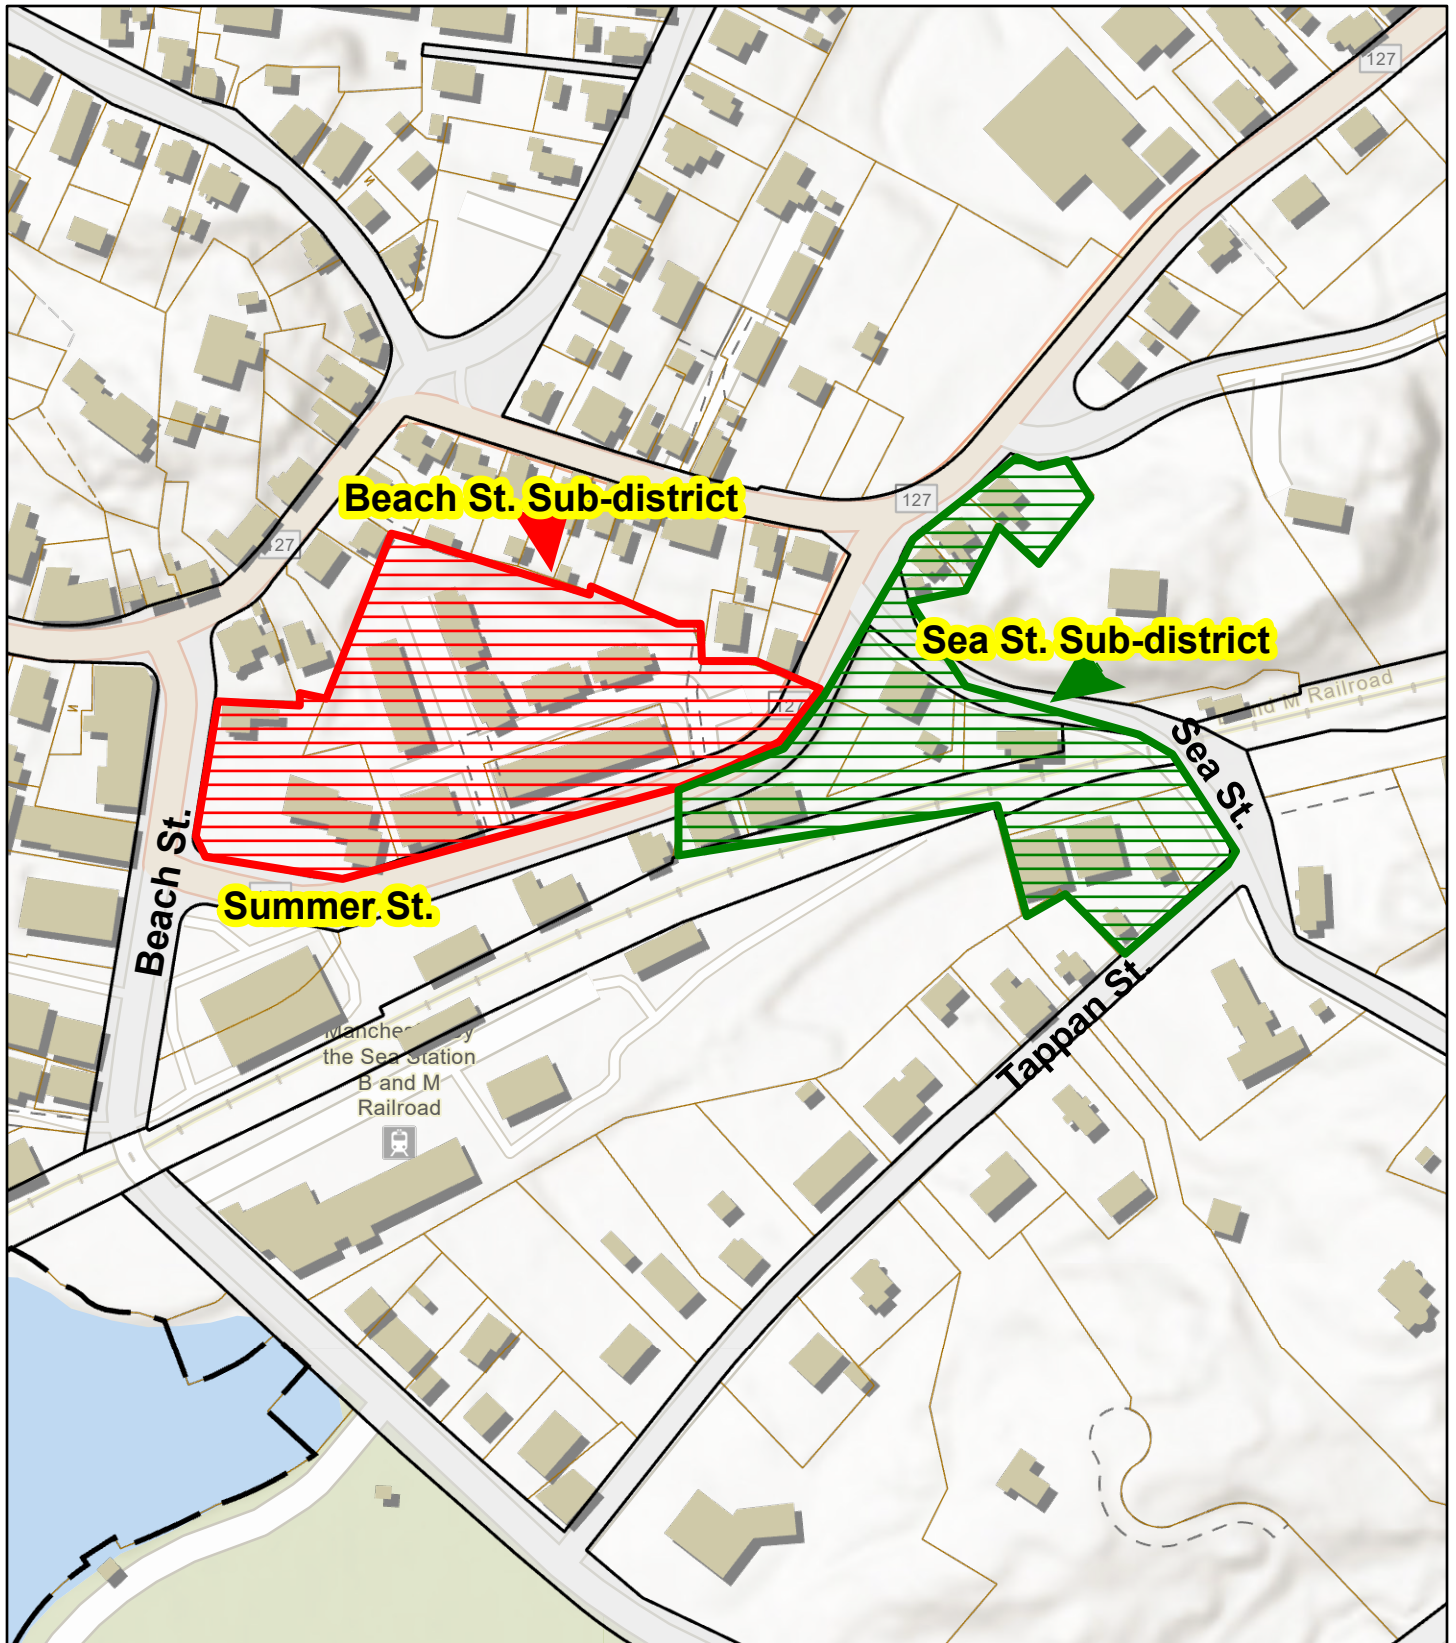

Beach to Sea St. District

Manchester By The Sea, MA

1 inch = 200 Feet

www.cai-tech.com

October 28, 2024

Data shown on this map is provided for planning and informational purposes only. The municipality and CAI Technologies are not responsible for any use for other purposes or misuse or misrepresentation of this map.